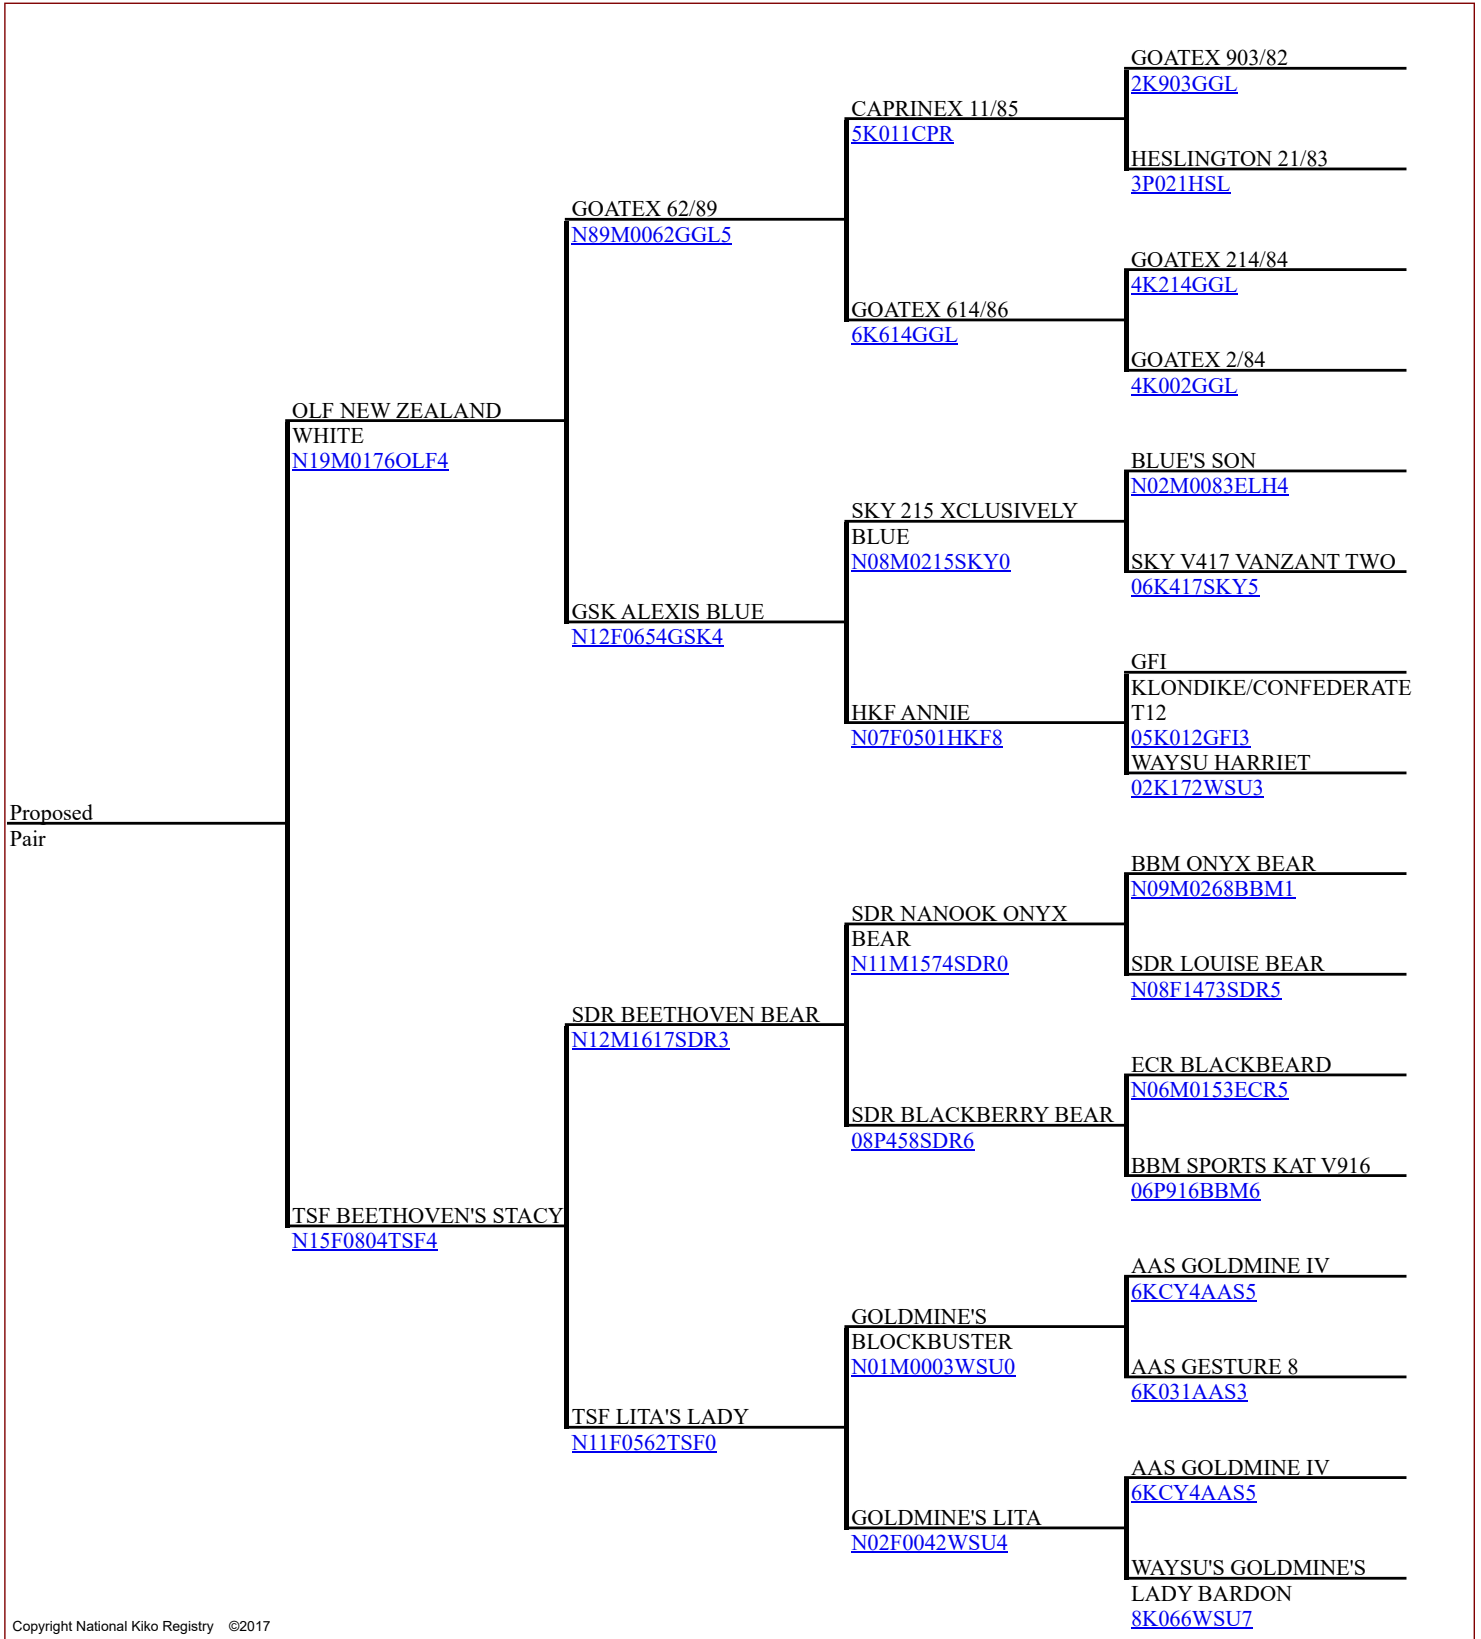

# National Kiko Registry

## Pedigree of Proposed Pair

n19m0176olf4 and n15f0804tsf4

[New Proposed Pedigree](#)

[New Search Criteria](#)

Copyright National Kiko Registry ©2017