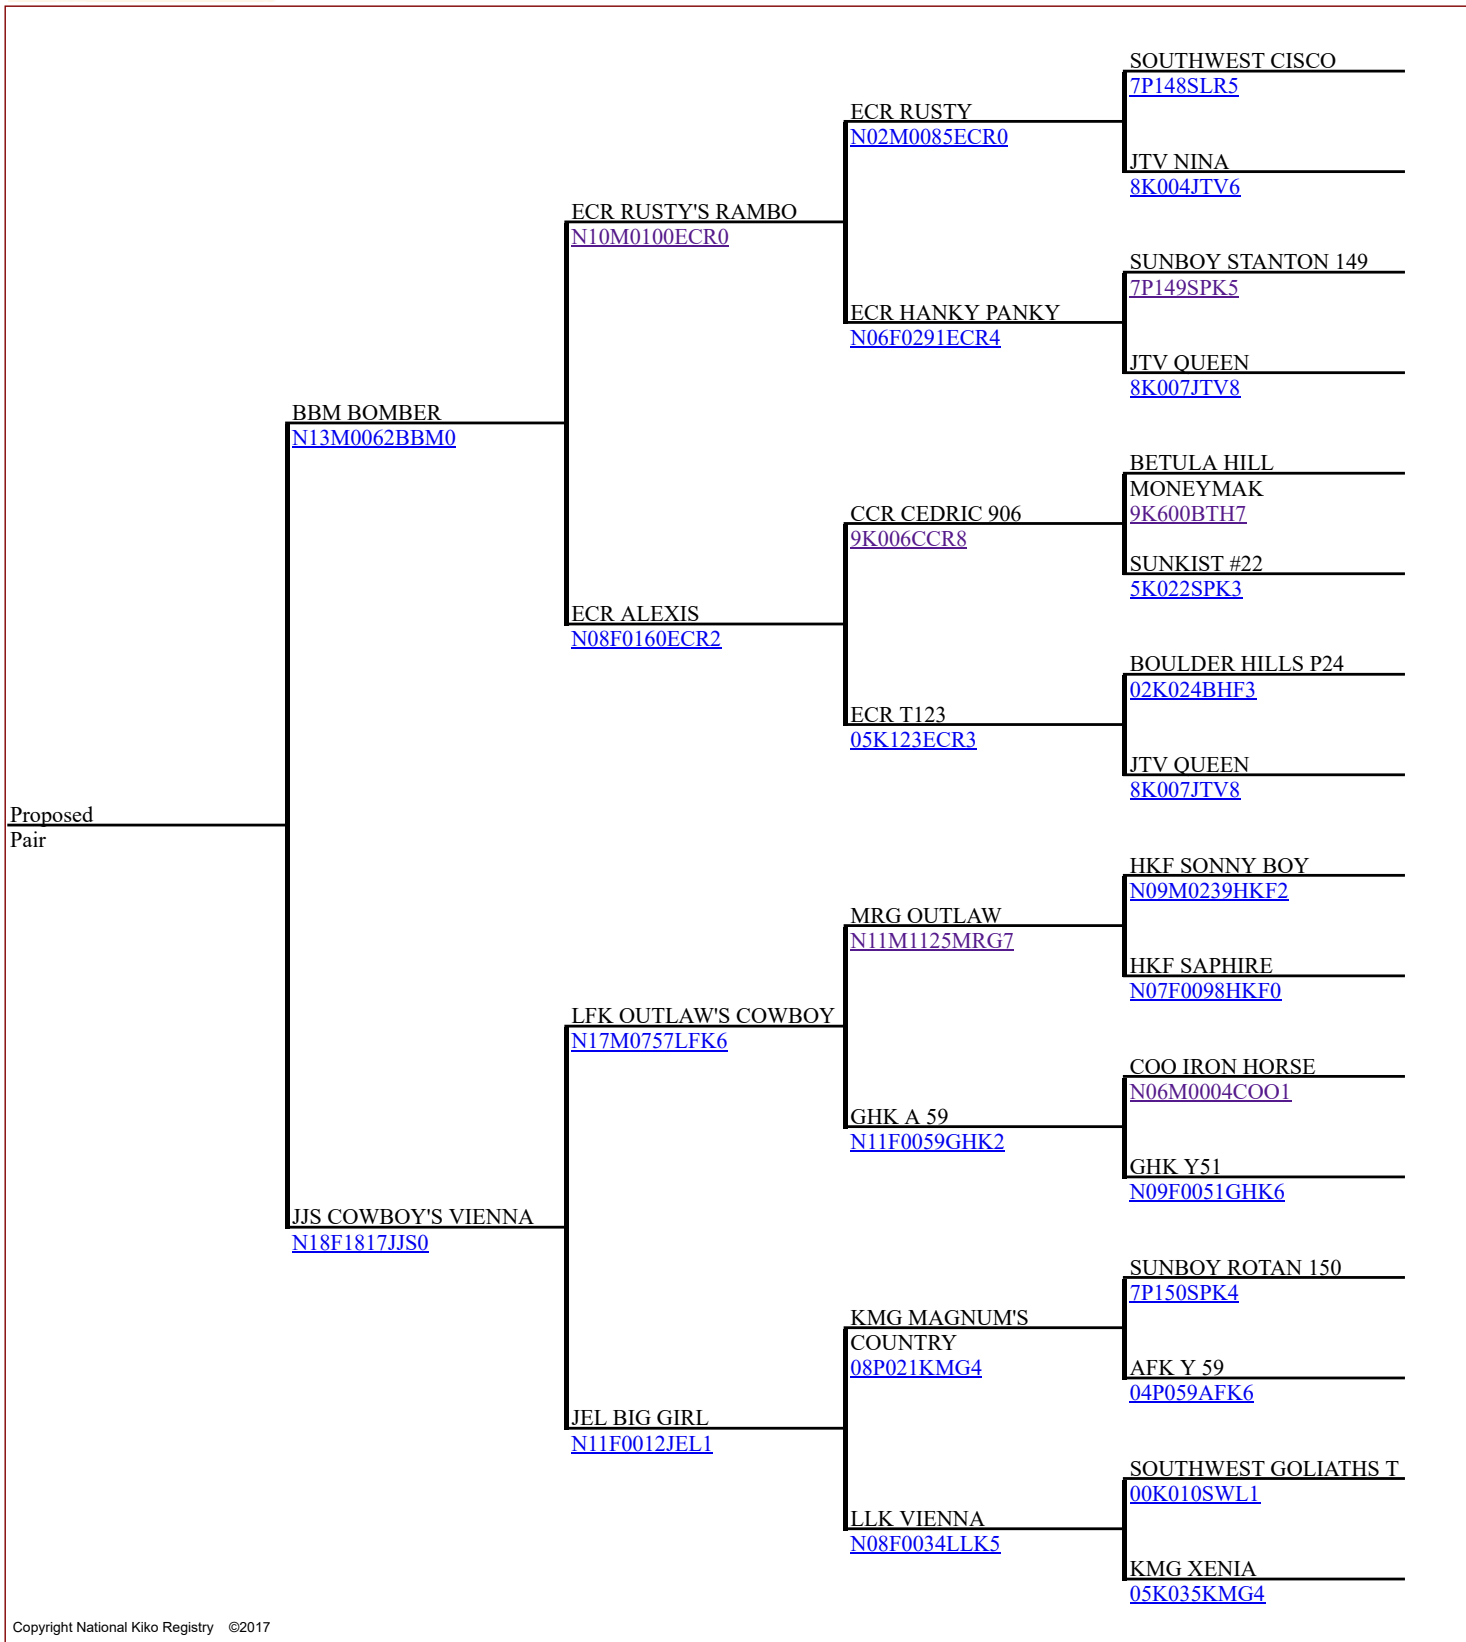

# National Kiko Registry

## Pedigree of Proposed Pair

n13m0062bbm0 and n18f1817jjs0

[New Proposed Pedigree](#)

[New Search Criteria](#)

Copyright National Kiko Registry ©2017