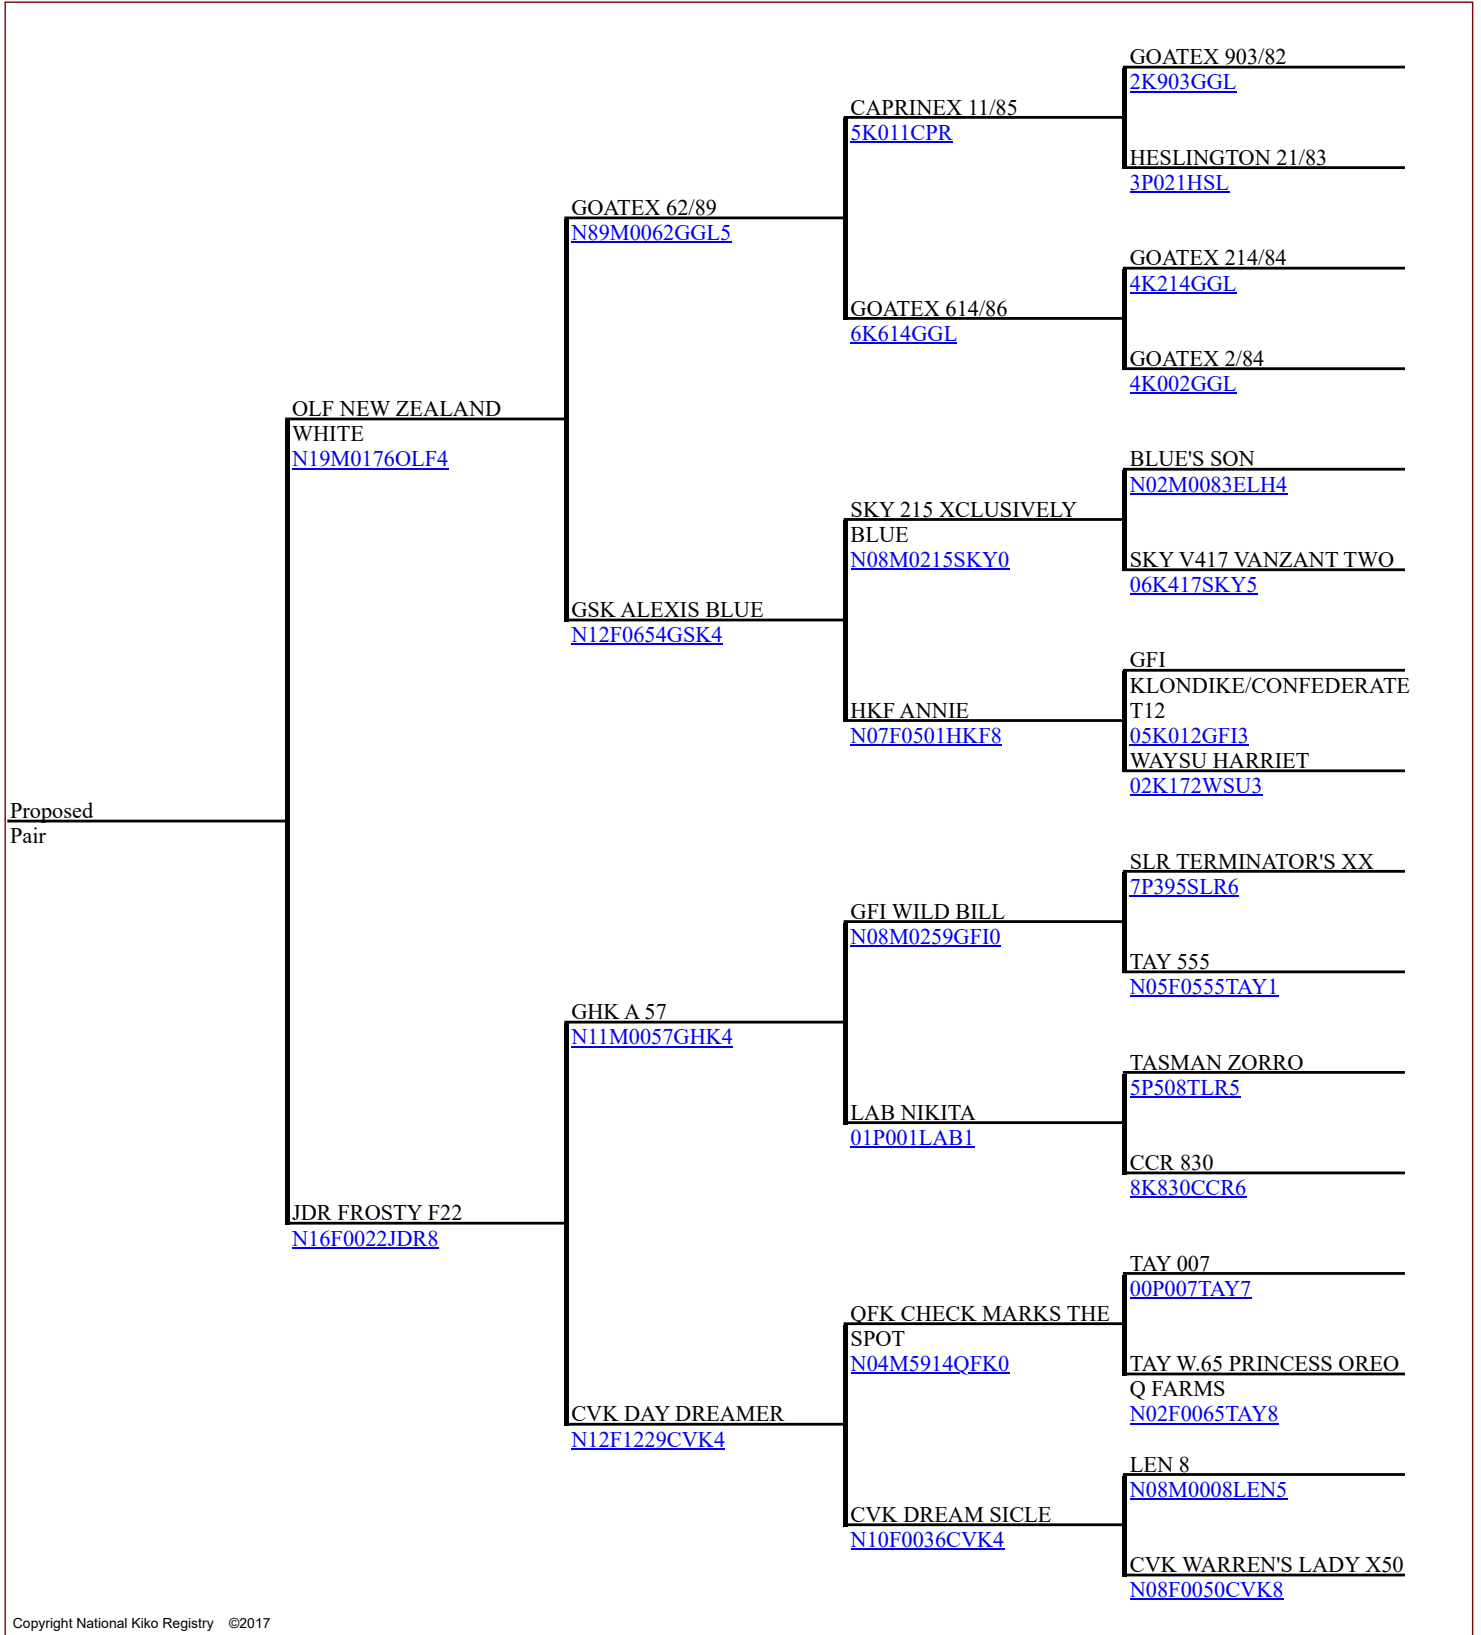

National Kiko Registry

Pedigree of Proposed Pair

N19M0176OLF4 and N16F0022JDR8

New Proposed Pedigree

New Search Criteria

Copyright National Kiko Registry ©2017